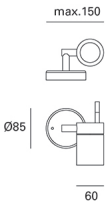

PX-0273-INO

V0

LORD Wall fixture

Description

Wall light for outdoor use.

For frontal lighting. Adjustable light source. Structure material: Stainless steel AISI202. Structure finish: Polished. Diffuser material: Glass. Diffuser finish: Tempered. Warranty: 5 Years.

Finish

Polished
Tempered

Material

Stainless steel AISI202
Glass

TECHNICAL CHARACTERISTICS

Light source

Lampholder: 1 x GU10
Output (W): MAX 50W
Total power consumption (W): 50 W
Lamp maximum dimension: 70/ mm
Real Lumen: 224
Quantity: 1
Lm/Real W: 4
UGR: 11.2

GEAR

Voltage / Frequency:
100-240VAC/50-60Hz

Luminaire

Warranty: 5 Years

Logistics

Energy Efficiency: NO BULB
EAN Code: 8435381456535
Net Weight (Kg): 0.565
Weight in Kg (packaged): 0.673
Packing: 135 x 105 x 155
Masterbox: 12