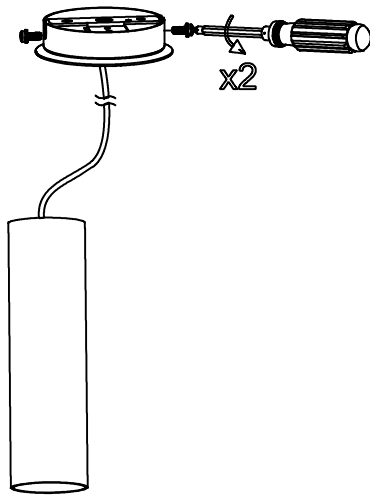

### 71-5456-14-14

Structure material: Aluminium  
Dimensions: 85 x 146 x 51  
Net Weight (Kg): 0.095

### 71-0073-05-05

Structure material: Steel  
Dimensions: 68 x 0 x 20  
Net Weight (Kg): 0.045

### 71-0073-14-14

Structure material: Steel  
Dimensions: 68 x 0 x 20  
Net Weight (Kg): 0.045

1

2

3

4

5

6