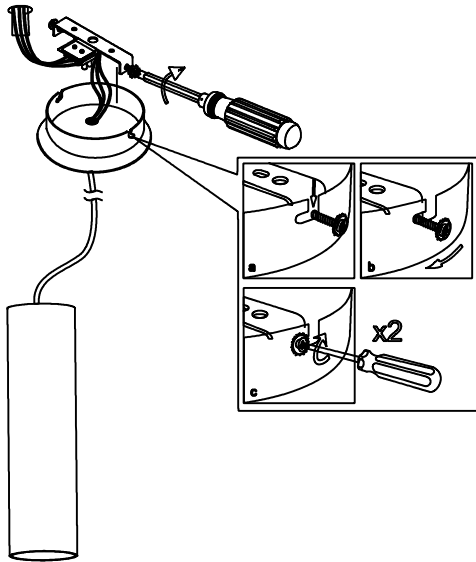

### 71-0073-05-05

Structure material: Steel  
Dimensions: 68 x 0 x 20  
Net Weight (Kg): 0.045

### 71-0073-14-14

Structure material: Steel  
Dimensions: 68 x 0 x 20  
Net Weight (Kg): 0.045

1

2

3

4

5

6