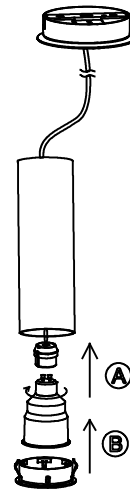

### Description

Pendant for indoor use.

For downlighting. Ideal deco-tech compositions. Minimalist design. Highly versatile, multiple installations. Highly customisable: accessories, finishes... Optimum price-performance. Optimum visual comfort. Embedded/surface mounted double installation. Easy installation. Full collection with complementary products. High durability for intensive use. Structure material: Extruded aluminium, Steel. Structure finish: Matt white, Matt black. Warranty: 5 Years.

### 71-5456-14-14

Structure material: Aluminium  
Dimensions: 85 x 146 x 51  
Net Weight (Kg): 0.095

### 71-0073-05-05

Structure material: Steel  
Dimensions: 68 x 0 x 20  
Net Weight (Kg): 0.045

### 71-0073-14-14

Structure material: Steel  
Dimensions: 68 x 0 x 20  
Net Weight (Kg): 0.045

1

2

3

4

5

6