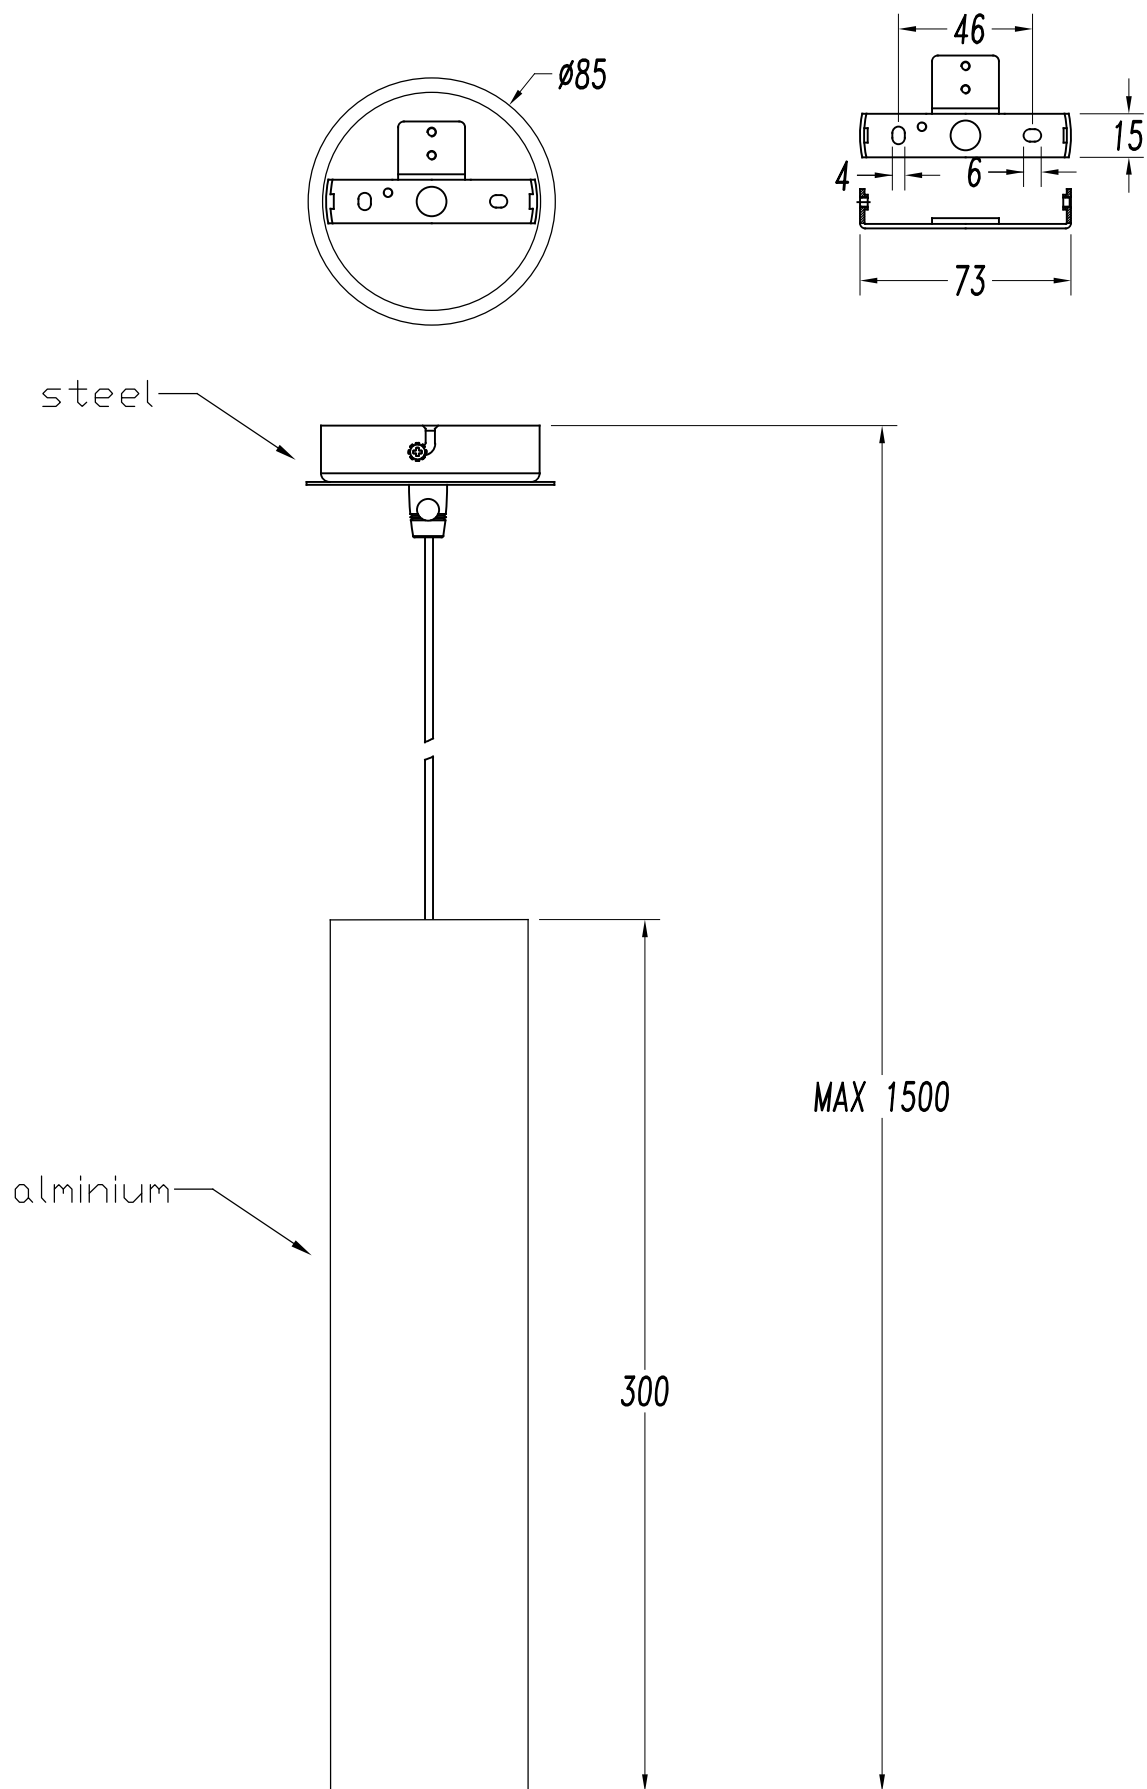

#### Light source

Lampholder: 1 x GU10  
Output (W): MAX 50W  
Total power consumption (W): 50  
Quantity: 1

### 71-5456-14-14

Structure material: Aluminium  
Dimensions: 85 x 146 x 51  
Net Weight (Kg): 0.095

### 71-0073-05-05

Structure material: Steel  
Dimensions: 68 x 0 x 20  
Net Weight (Kg): 0.045

### 71-0073-14-14

Structure material: Steel  
Dimensions: 68 x 0 x 20  
Net Weight (Kg): 0.045

1

2

3

4

5

6