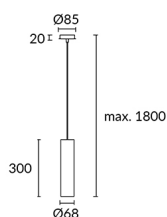

00-5456-14-05

V0

PIPE Pendant

Description

Pendant for indoor use.

For downlighting. Ideal deco-tech compositions. Minimalist design. Highly versatile, multiple installations. Highly customisable: accessories, finishes... Optimum price-performance. Optimum visual comfort. Embedded/surface mounted double installation. Easy installation. Full collection with complementary products. High durability for intensive use. Structure material: Extruded aluminium, Steel. Structure finish: Matt white, Matt black. Warranty: 5 Years.

Finish
Matt white
Matt black

Material
Extruded aluminium
Steel