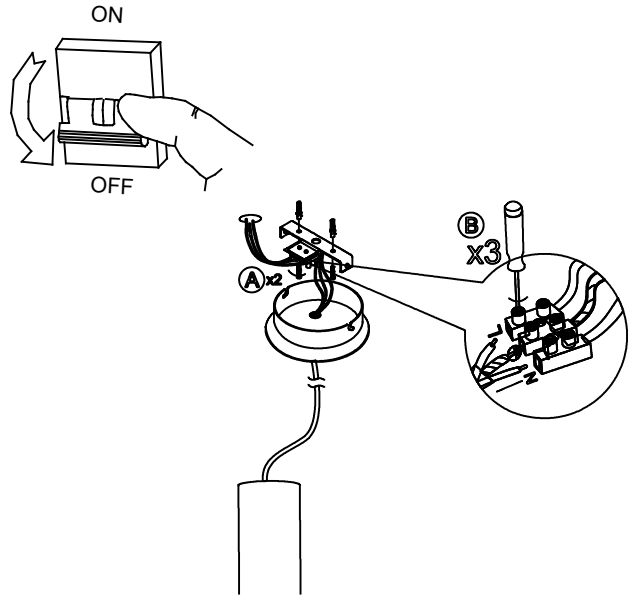

### 71-0073-05-05

Structure material: Steel  
Dimensions: 68 x 0 x 20  
Net Weight (Kg): 0.045

### 71-0073-14-14

Structure material: Steel  
Dimensions: 68 x 0 x 20  
Net Weight (Kg): 0.045

1

2

3

4

5

6