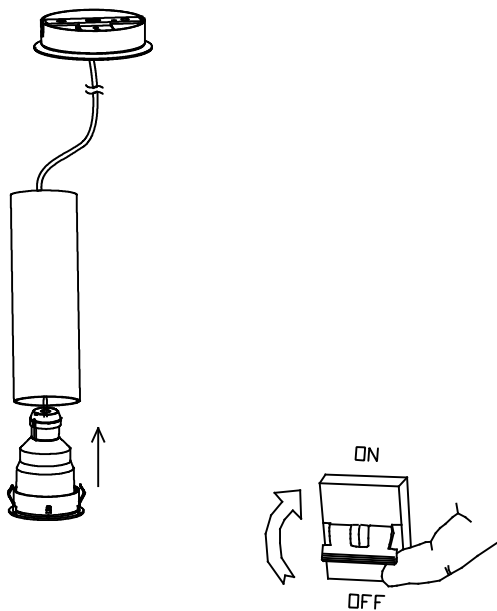

### 71-5456-14-14

Structure material: Aluminium  
Dimensions: 85 x 146 x 51  
Net Weight (Kg): 0.095

### 71-0073-05-05

Structure material: Steel  
Dimensions: 68 x 0 x 20  
Net Weight (Kg): 0.045

### 71-0073-14-14

Structure material: Steel  
Dimensions: 68 x 0 x 20  
Net Weight (Kg): 0.045

1

2

3

4

5

6