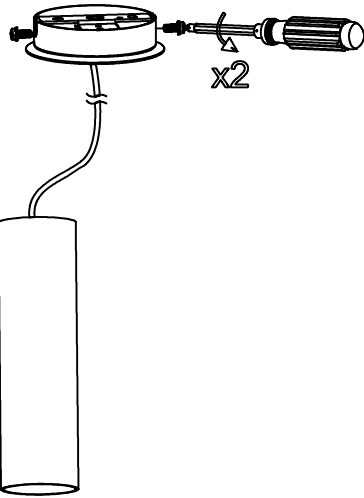

### 71-5967-14-14

Structure material: Aluminium  
Dimensions: 85 x 146 x 51  
Net Weight (Kg): 0.095

### 71-0073-05-05

Structure material: Steel  
Dimensions: 68 x 0 x 20  
Net Weight (Kg): 0.045

### 71-0073-14-14

Structure material: Steel  
Dimensions: 68 x 0 x 20  
Net Weight (Kg): 0.045

**1**

**2**

**3**

**4**

**5**

**6**