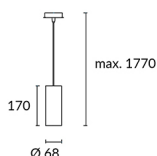

00-0073-14-05

V0

PIPE Pendant

Description

Pendant for indoor use.

For downlighting. Ideal deco-tech compositions. Minimalist design. Highly versatile, multiple installations. Highly customisable: accessories, finishes... Optimum price-performance. Optimum visual comfort. Embedded/surface mounted double installation. Easy installation. Full collection with complementary products. High durability for intensive use. Structure material: Extruded aluminium, Steel. Structure finish: Matt white, Matt black. Warranty: 5 Years.

Finish
Matt white
Matt black

Material
Extruded aluminium
Steel