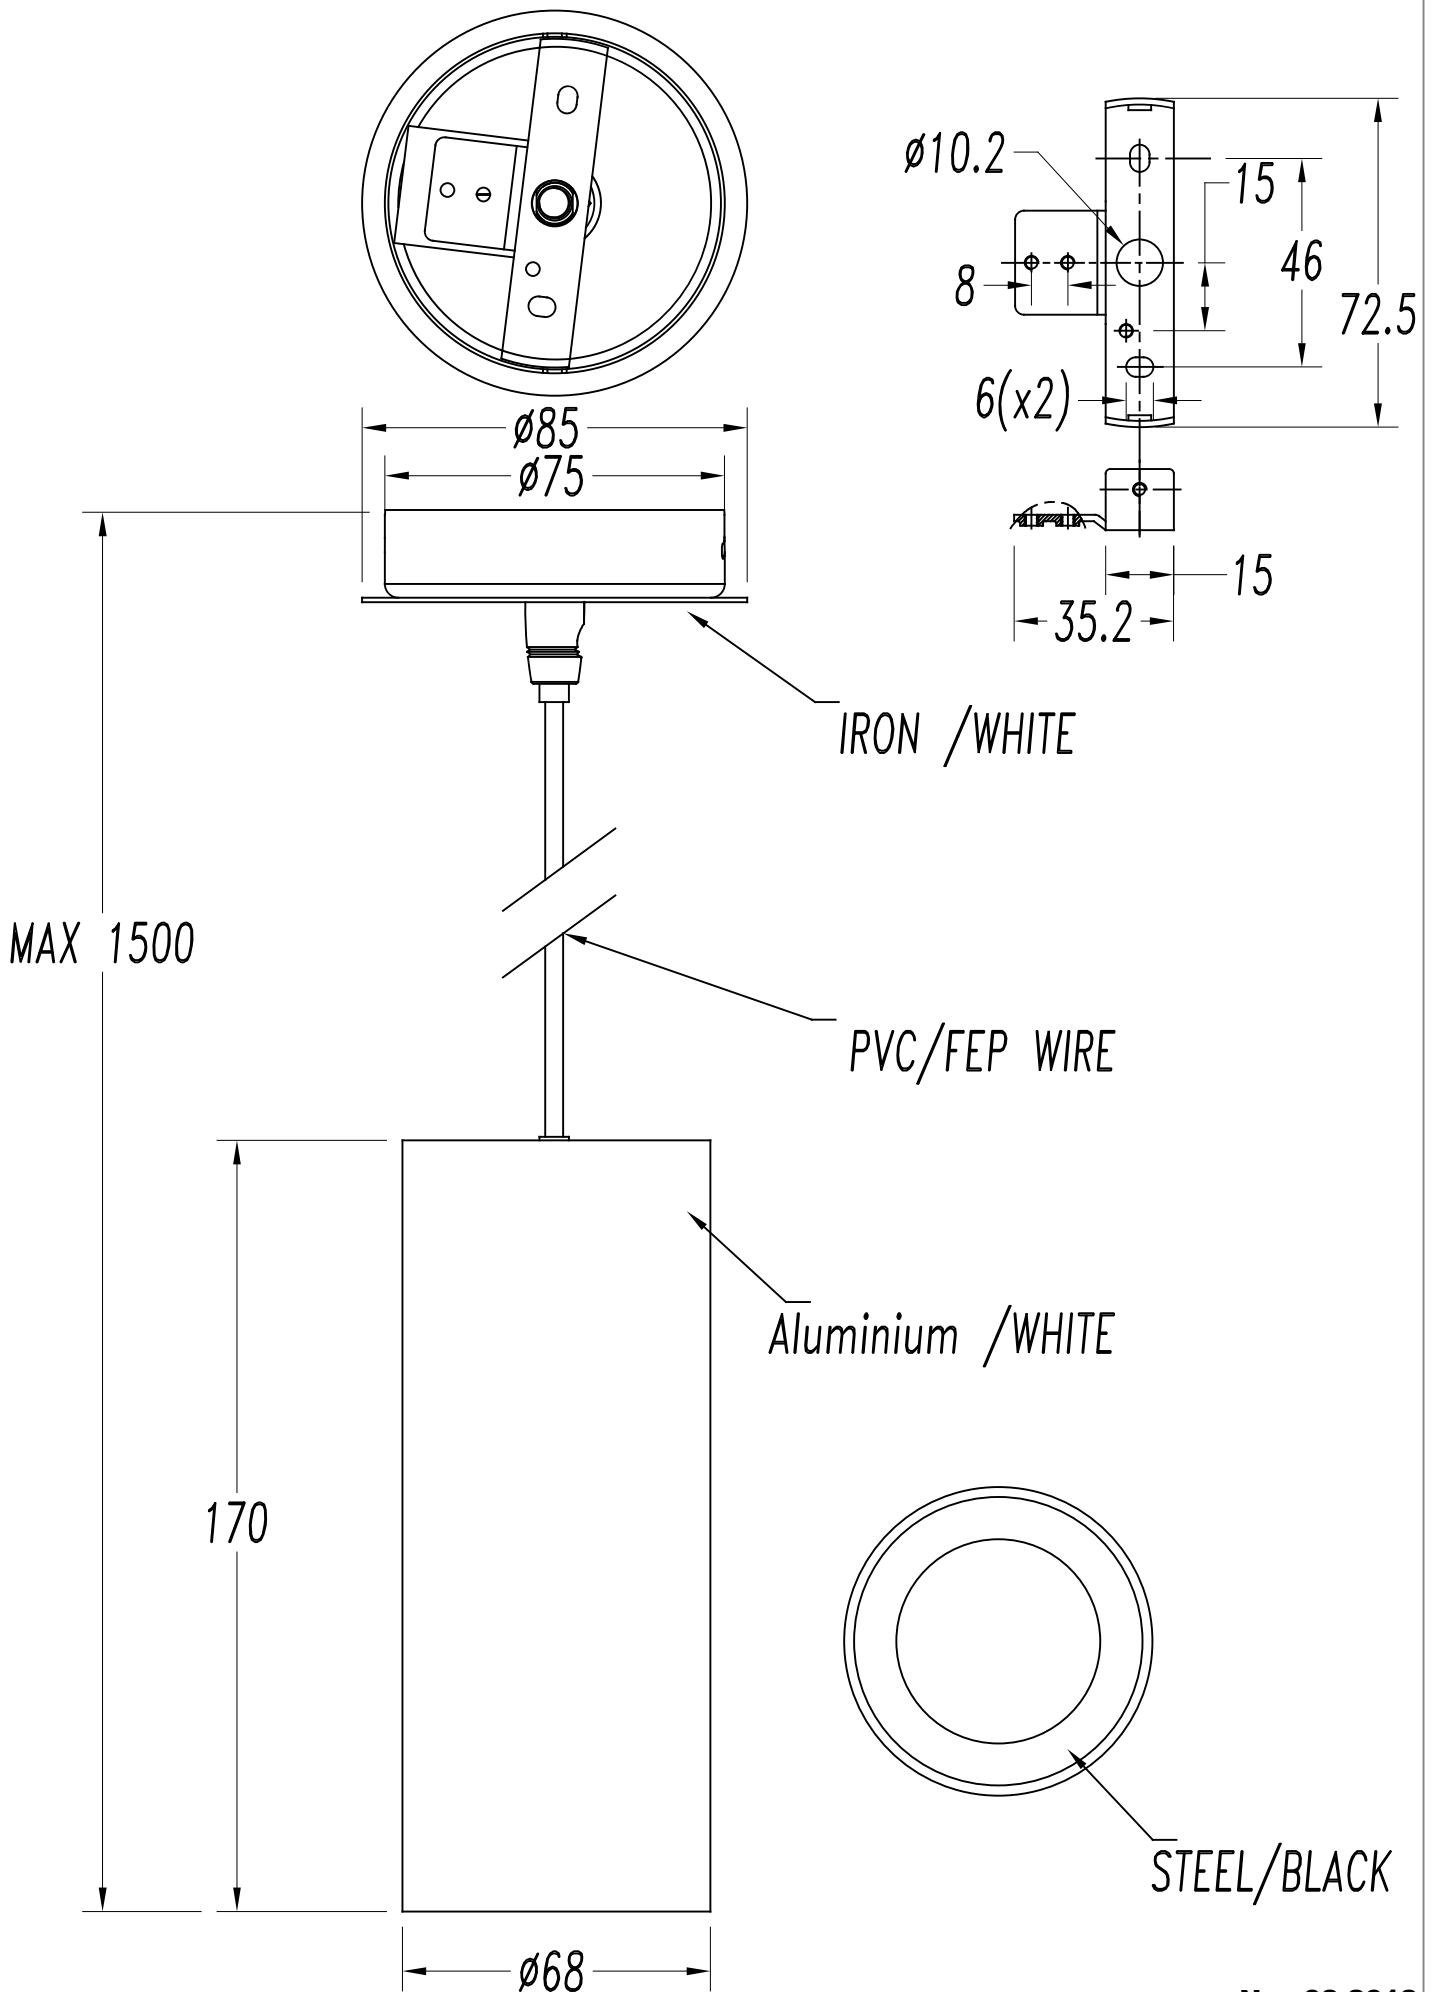

#### Light source

Lampholder: 1 x GU10  
Output (W): MAX 50W  
Total power consumption (W): 50  
Quantity: 1

### 71-5967-14-14

Structure material: Aluminium  
Dimensions: 85 x 146 x 51  
Net Weight (Kg): 0.095

### 71-0073-05-05

Structure material: Steel  
Dimensions: 68 x 0 x 20  
Net Weight (Kg): 0.045

### 71-0073-14-14

Structure material: Steel  
Dimensions: 68 x 0 x 20  
Net Weight (Kg): 0.045

**1**

**2**

**3**

**4**

**5**

**6**