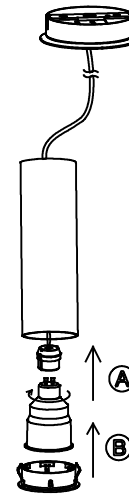

### Description

Pendant for indoor use.

For downlighting. Ideal deco-tech compositions. Minimalist design. Highly versatile, multiple installations. Highly customisable: accessories, finishes... Optimum price-performance. Optimum visual comfort. Embedded/surface mounted double installation. Easy installation. Full collection with complementary products. High durability for intensive use. Structure material: Extruded aluminium, Steel. Structure finish: Matt white, Matt black. Warranty: 5 Years.

### 71-5967-14-14

Structure material: Aluminium  
Dimensions: 85 x 146 x 51  
Net Weight (Kg): 0.095

### 71-0073-05-05

Structure material: Steel  
Dimensions: 68 x 0 x 20  
Net Weight (Kg): 0.045

### 71-0073-14-14

Structure material: Steel  
Dimensions: 68 x 0 x 20  
Net Weight (Kg): 0.045

**1**

**2**

**3**

**4**

**5**

**6**