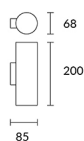

05-2759-14-05

V0

PIPE Wall fixture

Description

Wall light for indoor use.

For uplighting and downlighting. Ideal deco-tech compositions. Minimalist design. Highly versatile, multiple installations. Highly customisable: accessories, finishes... Optimum price-performance. Optimum visual comfort. Embedded/surface mounted double installation. Easy installation. Full collection with complementary products. High durability for intensive use. Structure material: Extruded aluminium, Steel. Structure finish: Matt white, Matt black. Warranty: 5 Years.

Finish

Matt white

Matt black