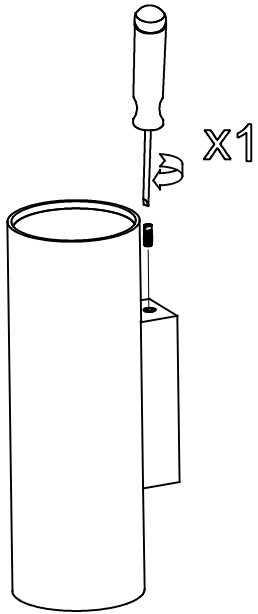

## PIPE Wall fixture

**Description**

Wall light for indoor use.

For uplighting and downlighting. Ideal deco-tech compositions. Minimalist design. Highly versatile, multiple installations. Highly customisable: accessories, finishes... Optimum price-performance. Optimum visual comfort. Embedded/surface mounted double installation. Easy installation. Full collection with complementary products. High durability for intensive use. Structure material: Extruded aluminium, Steel. Structure finish: Matt white, Matt black. Warranty: 5 Years.

**Finish**

Matt white

Matt black

**Material**

Extruded aluminium

Steel

**TECHNICAL CHARACTERISTICS****Light source**

Lampholder: 2 x GU10  
 Output (W): MAX 50W  
 Total power consumption (W): 1000  
 Real Lumen: 392  
 Quantity: 2  
 Lm/Real W: 8  
 UGR: 7.0

## OPTIONAL ACCESSORIES

---

**71-0073-05-05**

Structure material: Steel  
Dimensions: 68 x 0 x 20  
Net Weight (Kg): 0.045

**71-0073-14-14**

Structure material: Steel  
Dimensions: 68 x 0 x 20  
Net Weight (Kg): 0.045

1

2

3

4

5

6