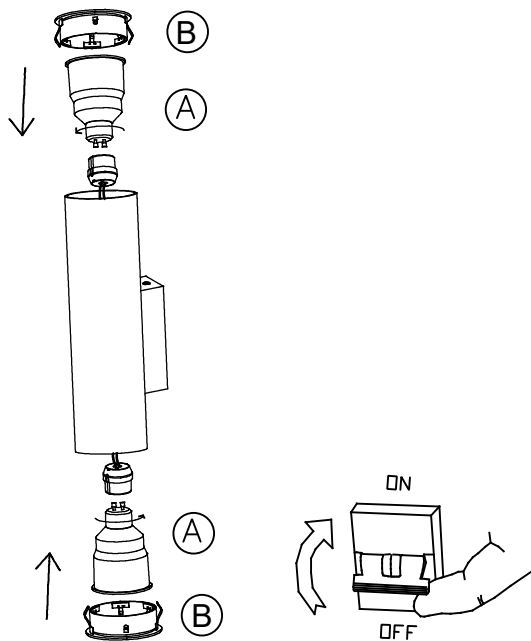

## PIPE Wall fixture

**Description**

Wall light for indoor use.

For uplighting and downlighting. Ideal deco-tech compositions. Minimalist design. Highly versatile, multiple installations. Highly customisable: accessories, finishes... Optimum price-performance. Optimum visual comfort. Embedded/surface mounted double installation. Easy installation. Full collection with complementary products. High durability for intensive use. Structure material: Extruded aluminium, Steel. Structure finish: Matt white, Matt black. Warranty: 5 Years.

**Finish**

Matt white

Matt black

**Material**

Extruded aluminium

Steel

**TECHNICAL CHARACTERISTICS****Light source**

Lampholder: 2 x GU10  
 Output (W): MAX 50W  
 Total power consumption (W): 1000  
 Real Lumen: 392  
 Quantity: 2  
 Lm/Real W: 8  
 UGR: 7.0

## OPTIONAL ACCESSORIES

---

**71-0073-05-05**

Structure material: Steel  
Dimensions: 68 x 0 x 20  
Net Weight (Kg): 0.045

**71-0073-14-14**

Structure material: Steel  
Dimensions: 68 x 0 x 20  
Net Weight (Kg): 0.045

1

2

3

4

5

6