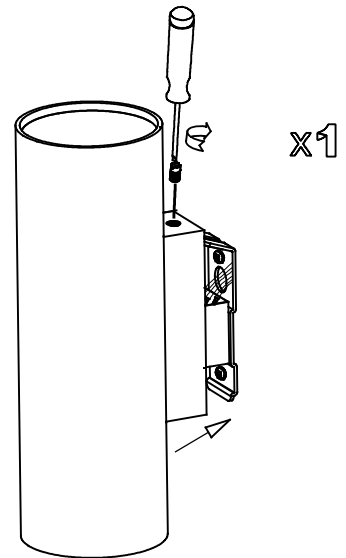

## PIPE Wall fixture

**Description**

Wall light for indoor use.

For uplighting and downlighting. Ideal deco-tech compositions. Minimalist design. Highly versatile, multiple installations. Highly customisable: accessories, finishes... Optimum price-performance. Optimum visual comfort. Embedded/surface mounted double installation. Easy installation. Full collection with complementary products. High durability for intensive use. Structure material: Extruded aluminium, Steel. Structure finish: Matt white, Matt black. Warranty: 5 Years.

**Finish**

Matt white

Matt black

**Material**

Extruded aluminium

Steel

**TECHNICAL CHARACTERISTICS****Light source**

Lampholder: 2 x GU10  
 Output (W): MAX 50W  
 Total power consumption (W): 1000  
 Real Lumen: 392  
 Quantity: 2  
 Lm/Real W: 8  
 UGR: 7.0

## OPTIONAL ACCESSORIES

---

**71-0073-05-05**

Structure material: Steel  
Dimensions: 68 x 0 x 20  
Net Weight (Kg): 0.045

**71-0073-14-14**

Structure material: Steel  
Dimensions: 68 x 0 x 20  
Net Weight (Kg): 0.045

1

2

3

4

5

6