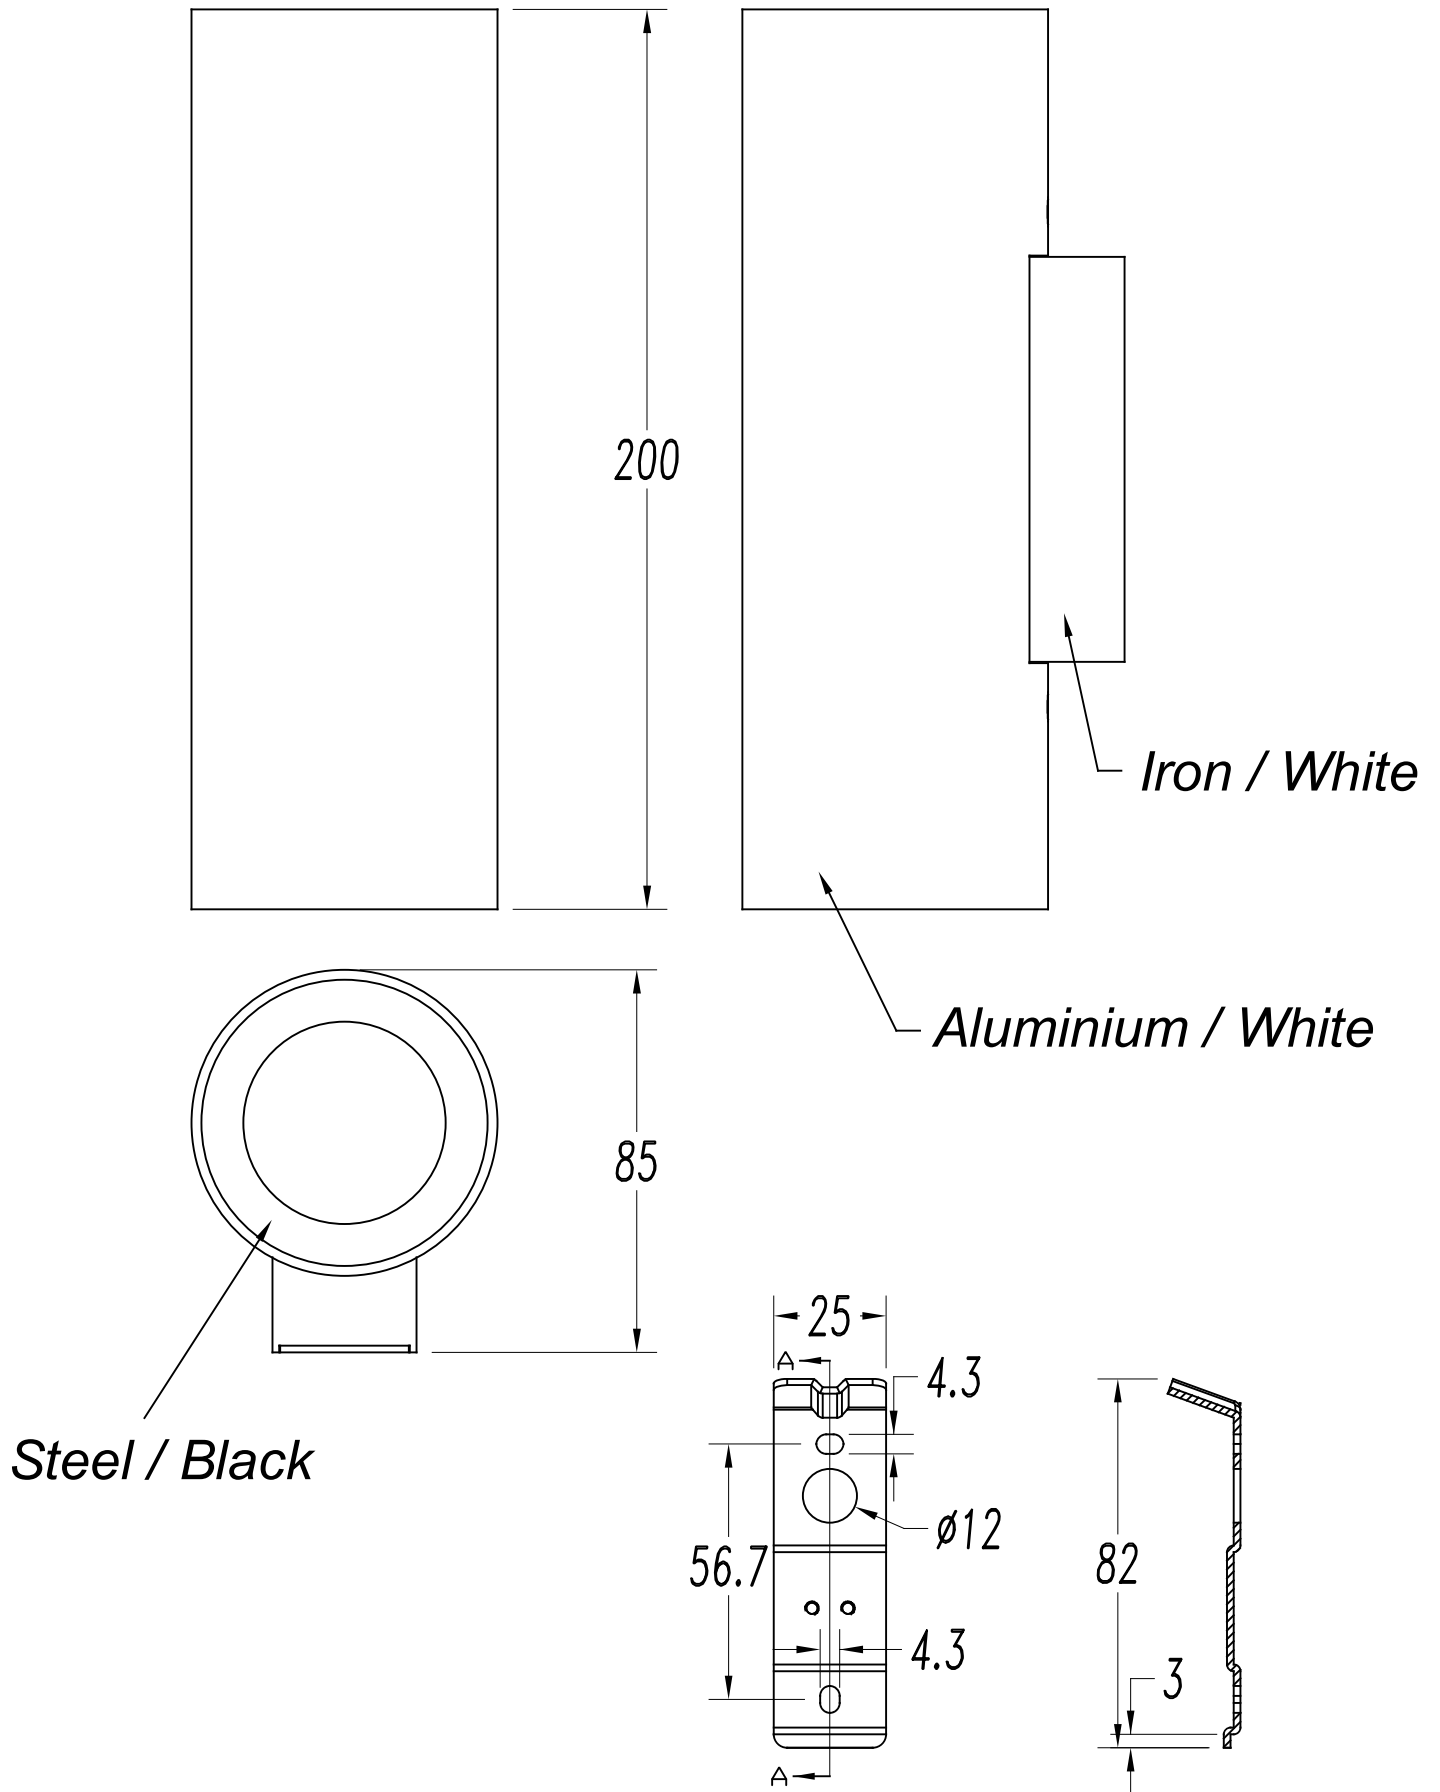

## PIPE Wall fixture

**Description**

Wall light for indoor use.

For uplighting and downlighting. Ideal deco-tech compositions. Minimalist design. Highly versatile, multiple installations. Highly customisable: accessories, finishes... Optimum price-performance. Optimum visual comfort. Embedded/surface mounted double installation. Easy installation. Full collection with complementary products. High durability for intensive use. Structure material: Extruded aluminium, Steel. Structure finish: Matt white, Matt black. Warranty: 5 Years.

**Finish**

Matt white

Matt black

**Material**

Extruded aluminium

Steel

**TECHNICAL CHARACTERISTICS****Light source**

Lampholder: 2 x GU10  
 Output (W): MAX 50W  
 Total power consumption (W): 1000  
 Real Lumen: 392  
 Quantity: 2  
 Lm/Real W: 8  
 UGR: 7.0

**GEAR**

Voltage / Frequency:  
 100-240VAC/50-60Hz

**Luminaire**

Warranty: 5 Years

**Logistics**

Energy Efficiency: NO BULB  
 EAN Code: 8435381409074  
 Net Weight (Kg): 0.545  
 Weight in Kg (packaged): 0.693  
 Packing: 125 x 80 x 235  
 Masterbox: 8

## OPTIONAL ACCESSORIES

---

**71-0073-05-05**

Structure material: Steel  
Dimensions: 68 x 0 x 20  
Net Weight (Kg): 0.045

**71-0073-14-14**

Structure material: Steel  
Dimensions: 68 x 0 x 20  
Net Weight (Kg): 0.045