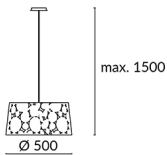

00-4426-14-14

V0

TRAMA Pendant

Designer: Estudi Ribaudí

**Description**

Pendant for indoor use.

For downlighting. Structure material: Steel. Structure finish: Matt white, Chrome. Diffuser material: Steel shade. Diffuser finish: White. Warranty: 2 Years.

Finish

Matt white
Chrome
White

Material

Steel
Steel shade

**TECHNICAL CHARACTERISTICS****Light source**

Lampholder: 3 x E27
Output (W): MAX 60W
Total power consumption (W): 180
Lamp maximum dimension: 155/110 mm
Quantity: 3

GEAR

Voltage / Frequency:
220-240VAC/50-60Hz

Luminaire

Warranty: 2 Years

Logistics

Energy Efficiency: NO BULB
EAN Code: 8435111084489
Net Weight (Kg): 3.900
Weight in Kg (packaged): 5.925
Packing: 610 x 610 x 350
Masterbox: 1

The photograph may not match the reference exactly. Please read the product description to identify the finish.

OPTIONAL ACCESSORIES

71-4426-14-14

Structure material: Aluminium
Dimensions: 85 x 146 x 51
Net Weight (Kg): 0.095