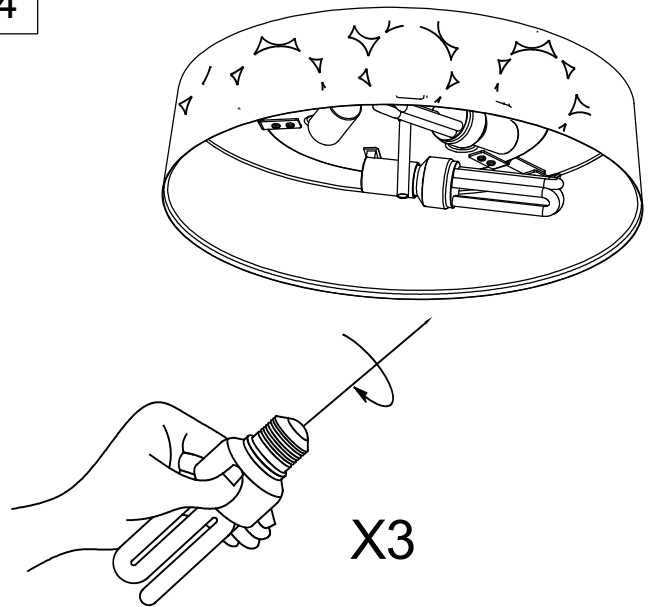

TRAMA Ceiling fixture

Designer: Estudi Ribaudí

**Description**

Recessed light fitting for indoor use.

For downlighting. Design by Ribaudí. Timeless design. High durability for intensive use. Structure material: Steel. Structure finish: White. Diffuser material: Acrylic. Diffuser finish: White, Opal. Warranty: 5 Years.

Finish

White
White
Opal

Material

Steel
Acrylic

**TECHNICAL CHARACTERISTICS****Light source**

Lampholder: 3 x E27
Output (W): MAX 23W
Total power consumption (W): 69
Lamp maximum dimension: 180/50
mm
Real Lumen: 2487
Quantity: 3
Lm/Real W: 36

The photograph may not match the reference exactly. Please read the product description to identify the finish.

1

2

3

4

5

6