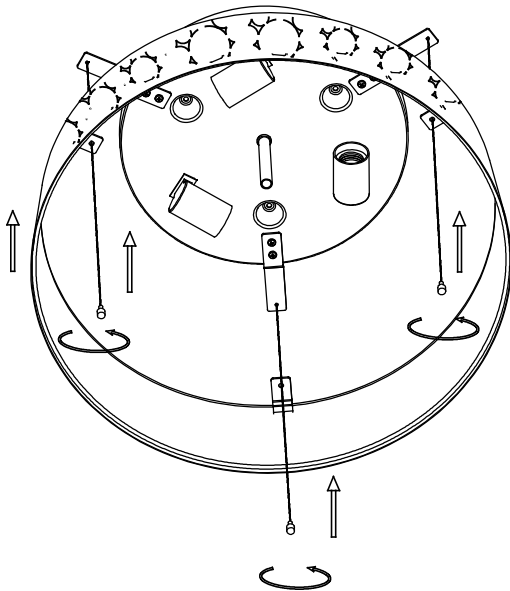

TRAMA Ceiling fixture

Designer: Estudi Ribaudí

**Description**

Recessed light fitting for indoor use.

For downlighting. Design by Ribaudí. Timeless design. High durability for intensive use. Structure material: Steel. Structure finish: White. Diffuser material: Acrylic. Diffuser finish: White, Opal. Warranty: 5 Years.

Finish

White
White
Opal

Material

Steel
Acrylic

**TECHNICAL CHARACTERISTICS****Light source**

Lampholder: 3 x E27
Output (W): MAX 23W
Total power consumption (W): 69
Lamp maximum dimension: 180/50
mm
Real Lumen: 2487
Quantity: 3
Lm/Real W: 36

GEAR

Voltage / Frequency:
220-240VAC/50-60Hz

Luminaire

Warranty: 5 Years

Logistics

Energy Efficiency: NO BULB
EAN Code: 8435111084533
Net Weight (Kg): 3.290
Weight in Kg (packaged): 4.774
Packing: 580 x 580 x 220
Masterbox: 1

The photograph may not match the reference exactly. Please read the product description to identify the finish.

1

2

3

4

5

6