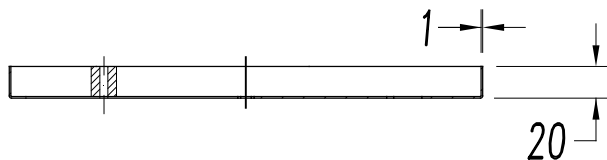

TRAMA Ceiling fixture

Designer: Estudi Ribaudí

**Description**

Recessed light fitting for indoor use.

For downlighting. Design by Ribaudí. Timeless design. High durability for intensive use. Structure material: Steel. Structure finish: White. Diffuser material: Acrylic. Diffuser finish: White, Opal. Warranty: 5 Years.

Finish

White
White
Opal

Material

Steel
Acrylic

**TECHNICAL CHARACTERISTICS****Light source**

Lampholder: 3 x E27
Output (W): MAX 23W
Total power consumption (W): 69
Lamp maximum dimension: 180/50
mm
Real Lumen: 2487
Quantity: 3
Lm/Real W: 36

GEAR

Voltage / Frequency:
220-240VAC/50-60Hz

Luminaire

Warranty: 5 Years

Logistics

Energy Efficiency: NO BULB
EAN Code: 8435111084533
Net Weight (Kg): 3.290
Weight in Kg (packaged): 4.774
Packing: 580 x 580 x 220
Masterbox: 1

The photograph may not match the reference exactly. Please read the product description to identify the finish.

1

2

3

4

5

6