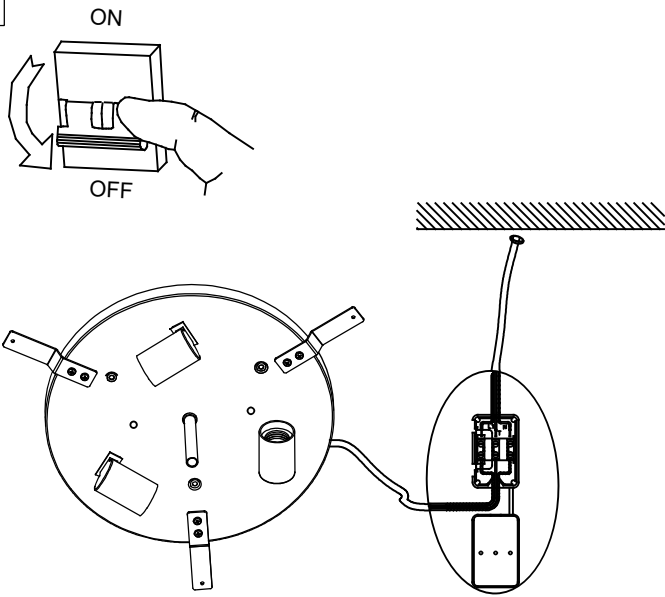

TRAMA Ceiling fixture

Designer: Estudi Ribaudí

**Description**

Recessed light fitting for indoor use.

For downlighting. Design by Ribaudí. Timeless design. High durability for intensive use. Structure material: Steel. Structure finish: White. Diffuser material: Acrylic. Diffuser finish: White, Opal. Warranty: 5 Years.

Finish

White
White
Opal

Material

Steel
Acrylic

**TECHNICAL CHARACTERISTICS****Light source**

Lampholder: 3 x E27
Output (W): MAX 23W
Total power consumption (W): 69
Lamp maximum dimension: 180/50
mm
Real Lumen: 2487
Quantity: 3
Lm/Real W: 36

GEAR

Voltage / Frequency:
220-240VAC/50-60Hz

Luminaire

Warranty: 5 Years

Logistics

Energy Efficiency: NO BULB
EAN Code: 8435111084533
Net Weight (Kg): 3.290
Weight in Kg (packaged): 4.774
Packing: 580 x 580 x 220
Masterbox: 1

The photograph may not match the reference exactly. Please read the product description to identify the finish.

1

2

3

4

5

6