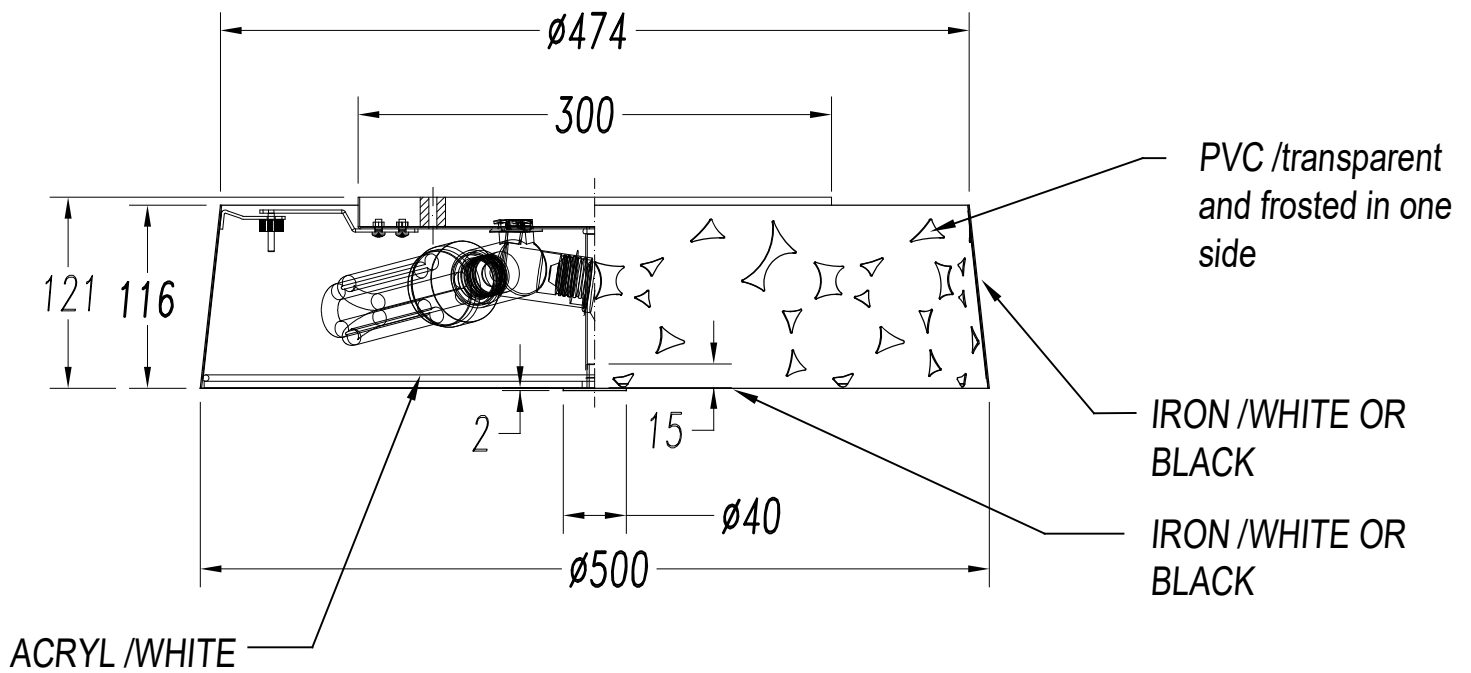

TRAMA Ceiling fixture

Designer: Estudi Ribaudí

**Description**

Recessed light fitting for indoor use.

For downlighting. Design by Ribaudí. Timeless design. High durability for intensive use. Structure material: Steel. Structure finish: White. Diffuser material: Acrylic. Diffuser finish: White, Opal. Warranty: 5 Years.

Finish

White
White
Opal

Material

Steel
Acrylic

**TECHNICAL CHARACTERISTICS****Light source**

Lampholder: 3 x E27
Output (W): MAX 23W
Total power consumption (W): 69
Lamp maximum dimension: 180/50
mm
Real Lumen: 2487
Quantity: 3
Lm/Real W: 36

GEAR

Voltage / Frequency:
220-240VAC/50-60Hz

Luminaire

Warranty: 5 Years

Logistics

Energy Efficiency: NO BULB
EAN Code: 8435111084533
Net Weight (Kg): 3.290
Weight in Kg (packaged): 4.774
Packing: 580 x 580 x 220
Masterbox: 1

The photograph may not match the reference exactly. Please read the product description to identify the finish.

1

2

3

4

5

6