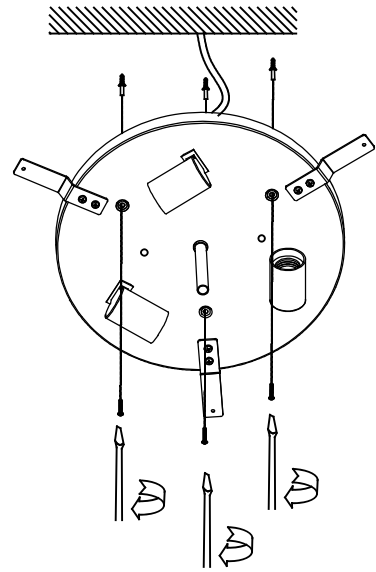

TRAMA Ceiling fixture

Designer: Estudi Ribaudí

**Description**

Recessed light fitting for indoor use.

For downlighting. Design by Ribaudí. Timeless design. High durability for intensive use. Structure material: Steel. Structure finish: White. Diffuser material: Acrylic. Diffuser finish: White, Opal. Warranty: 5 Years.

Finish

White
White
Opal

Material

Steel
Acrylic

**TECHNICAL CHARACTERISTICS****Light source**

Lampholder: 3 x E27
Output (W): MAX 23W
Total power consumption (W): 69
Lamp maximum dimension: 180/50
mm
Real Lumen: 2487
Quantity: 3
Lm/Real W: 36

GEAR

Voltage / Frequency:
220-240VAC/50-60Hz

Luminaire

Warranty: 5 Years

Logistics

Energy Efficiency: NO BULB
EAN Code: 8435111084533
Net Weight (Kg): 3.290
Weight in Kg (packaged): 4.774
Packing: 580 x 580 x 220
Masterbox: 1

The photograph may not match the reference exactly. Please read the product description to identify the finish.

1

2

3

4

5

6