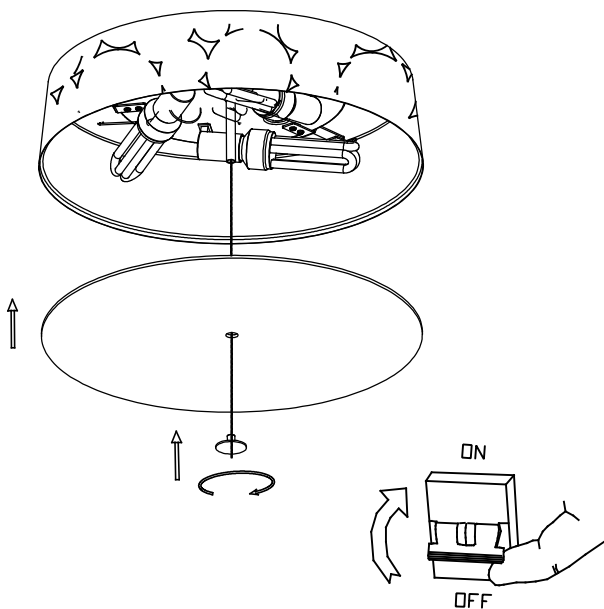

TRAMA Ceiling fixture

Designer: Estudi Ribaudí

**Description**

Recessed light fitting for indoor use.

For downlighting. Design by Ribaudí. Timeless design. High durability for intensive use. Structure material: Steel. Structure finish: White. Diffuser material: Acrylic. Diffuser finish: White, Opal. Warranty: 5 Years.

Finish

White
White
Opal

Material

Steel
Acrylic

**TECHNICAL CHARACTERISTICS****Light source**

Lampholder: 3 x E27
Output (W): MAX 23W
Total power consumption (W): 69
Lamp maximum dimension: 180/50
mm
Real Lumen: 2487
Quantity: 3
Lm/Real W: 36

The photograph may not match the reference exactly. Please read the product description to identify the finish.

1

2

3

4

5

6