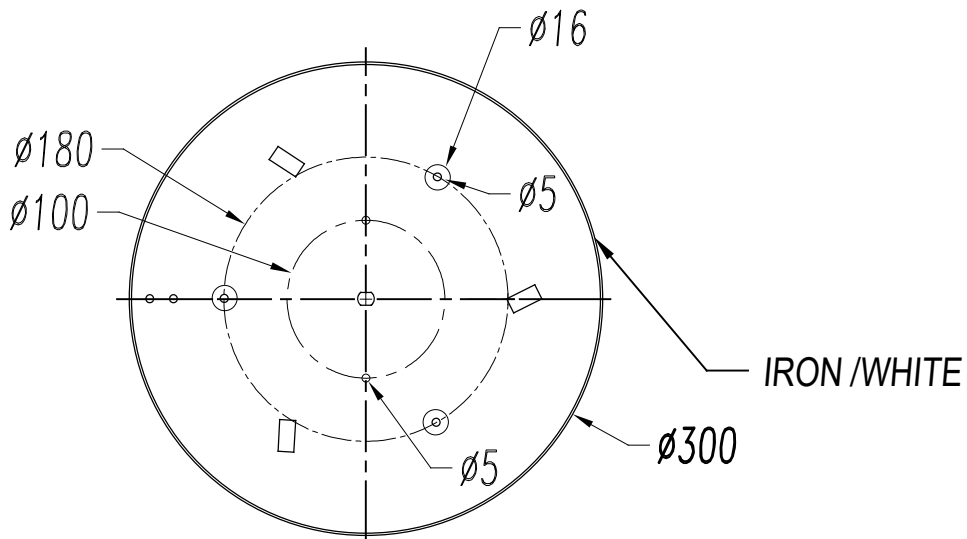

TRAMA Ceiling fixture

Designer: Estudi Ribaudí

**Description**

Recessed light fitting for indoor use.

For downlighting. Design by Ribaudí. Timeless design. High durability for intensive use. Structure material: Steel. Structure finish: White. Diffuser material: Acrylic. Diffuser finish: White, Opal. Warranty: 5 Years.

Finish

White
White
Opal

Material

Steel
Acrylic

**TECHNICAL CHARACTERISTICS****Light source**

Lampholder: 3 x E27
Output (W): MAX 23W
Total power consumption (W): 69
Lamp maximum dimension: 180/50
mm
Real Lumen: 2487
Quantity: 3
Lm/Real W: 36

GEAR

Voltage / Frequency:
220-240VAC/50-60Hz

Luminaire

Warranty: 5 Years

Logistics

Energy Efficiency: NO BULB
EAN Code: 8435111084533
Net Weight (Kg): 3.290
Weight in Kg (packaged): 4.774
Packing: 580 x 580 x 220
Masterbox: 1

The photograph may not match the reference exactly. Please read the product description to identify the finish.

1

2

3

4

5

6