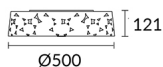

TRAMA Ceiling fixture

Designer: Estudi Ribaudí

**Description**

Recessed light fitting for indoor use.

For downlighting. Design by Ribaudí. Timeless design. High durability for intensive use. Structure material: Steel. Structure finish: White. Diffuser material: Acrylic. Diffuser finish: White, Opal. Warranty: 5 Years.

Finish

White
White
Opal

Material

Steel
Acrylic

**TECHNICAL CHARACTERISTICS****Light source**

Lampholder: 3 x E27
Output (W): MAX 23W
Total power consumption (W): 69
Lamp maximum dimension: 180/50
mm
Real Lumen: 2487
Quantity: 3
Lm/Real W: 36