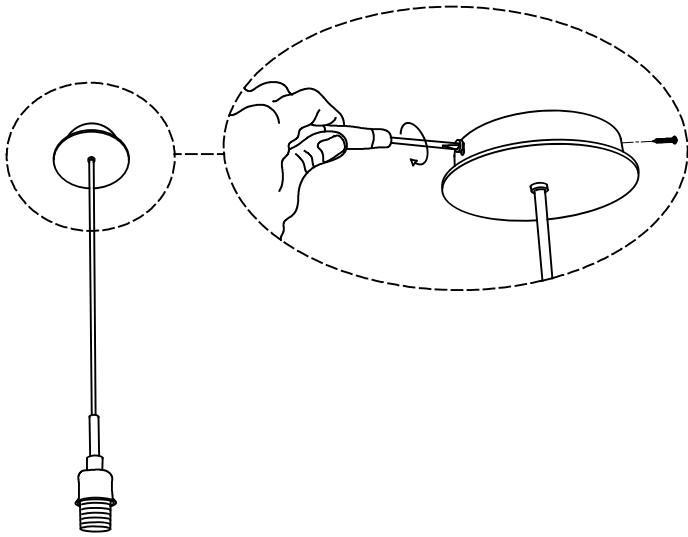

UP & DOWN Pendant

Designer: Estudi Ribaudí

Description

Pendant for indoor use.

For downlighting. Design by Ribaudí. Timeless design. Structure material: Steel. Structure finish: Satin nickel. Diffuser material: Fabric shade, Glass. Diffuser finish: Opera grey, Tinted. Warranty: 5 Years.

Finish

Satin nickel
Opera grey
Tinted

Material

Steel
Fabric shade
Glass

TECHNICAL CHARACTERISTICS

Light source

Lampholder: 1 x E27
Output (W): MAX 150W
Total power consumption (W): 150
Lamp maximum dimension: 145/65 mm
Quantity: 1

GEAR

Voltage / Frequency:
100-240VAC/50-60Hz

Luminaire

Warranty: 5 Years

Logistics

Energy Efficiency: NO BULB
EAN Code: 8435111059692
Net Weight (Kg): 6.000
Weight in Kg (packaged): 8.340
Packing: 560 x 560 x 290
Masterbox: 1

The photograph may not match the reference exactly. Please read the product description to identify the finish.

1

2

3

4

5

6