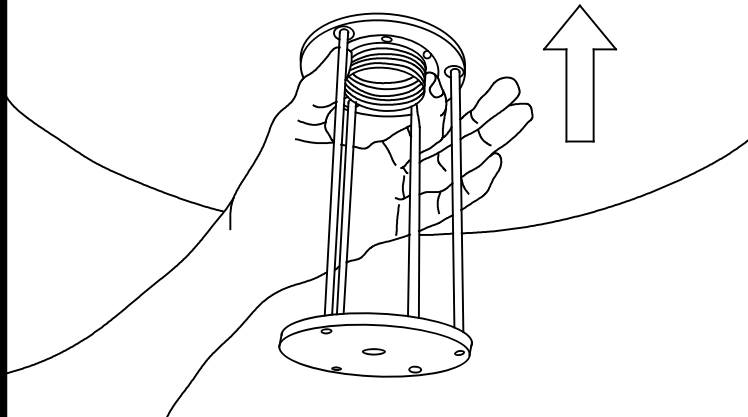

UP & DOWN Pendant

Designer: Estudi Ribaudí

Description

Pendant for indoor use.

For downlighting. Design by Ribaudí. Timeless design. Structure material: Steel. Structure finish: Satin nickel. Diffuser material: Fabric shade, Glass. Diffuser finish: Opera grey, Tinted. Warranty: 5 Years.

Finish

Satin nickel
Opera grey
Tinted

Material

Steel
Fabric shade
Glass

TECHNICAL CHARACTERISTICS

Light source

Lampholder: 1 x E27
Output (W): MAX 150W
Total power consumption (W): 150
Lamp maximum dimension: 145/65 mm
Quantity: 1

The photograph may not match the reference exactly. Please read the product description to identify the finish.

1

2

3

4

5

6