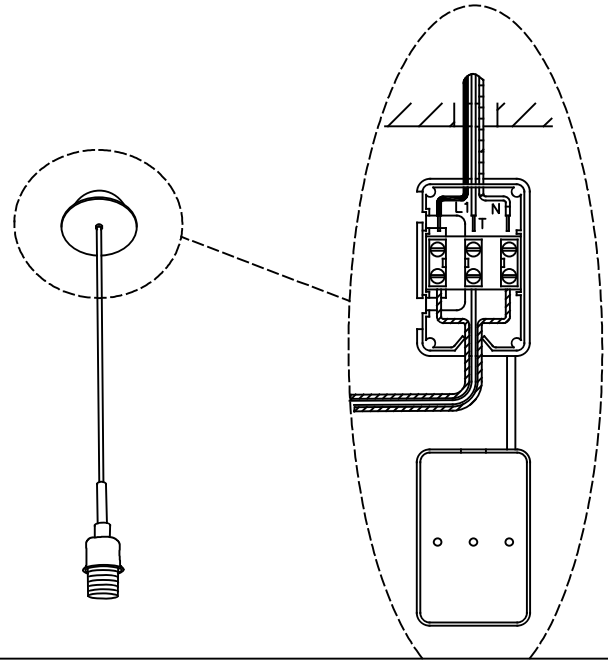

UP & DOWN Pendant

Designer: Estudi Ribaudí

Description

Pendant for indoor use.

For downlighting. Design by Ribaudí. Timeless design. Structure material: Steel. Structure finish: Satin nickel. Diffuser material: Fabric shade, Glass. Diffuser finish: Opera grey, Tinted. Warranty: 5 Years.

Finish

Satin nickel
Opera grey
Tinted

Material

Steel
Fabric shade
Glass

TECHNICAL CHARACTERISTICS

Light source

Lampholder: 1 x E27
Output (W): MAX 150W
Total power consumption (W): 150
Lamp maximum dimension: 145/65 mm
Quantity: 1

GEAR

Voltage / Frequency:
100-240VAC/50-60Hz

Luminaire

Warranty: 5 Years

Logistics

Energy Efficiency: NO BULB
EAN Code: 8435111059692
Net Weight (Kg): 6.000
Weight in Kg (packaged): 8.340
Packing: 560 x 560 x 290
Masterbox: 1

The photograph may not match the reference exactly. Please read the product description to identify the finish.

1

2

3

4

5

6