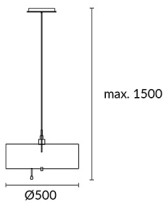

UP & DOWN Pendant

Designer: Estudi Ribaudí

Description

Pendant for indoor use.

For downlighting. Design by Ribaudí. Timeless design. Structure material: Steel. Structure finish: Satin nickel. Diffuser material: Fabric shade, Glass. Diffuser finish: Opera grey, Tinted. Warranty: 5 Years.

Finish

Satin nickel
Opera grey
Tinted