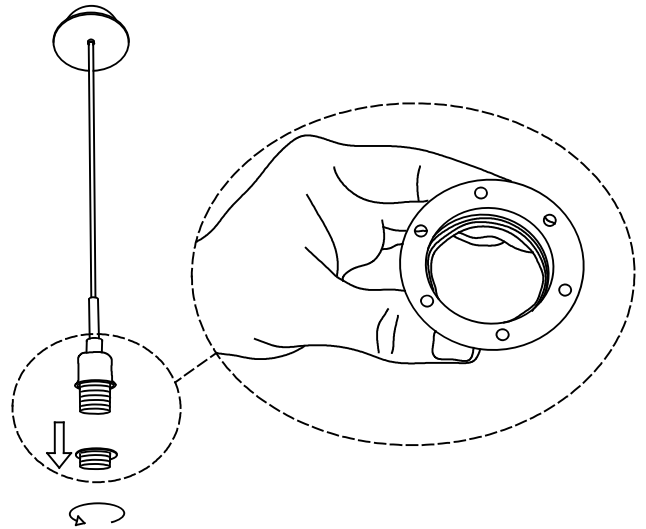

UP & DOWN Pendant

Designer: Estudi Ribaudí

Description

Pendant for indoor use.

For downlighting. Design by Ribaudí. Timeless design. Structure material: Steel. Structure finish: Satin nickel. Diffuser material: Fabric shade, Glass. Diffuser finish: Opera grey, Tinted. Warranty: 5 Years.

Finish

Satin nickel
Opera grey
Tinted

Material

Steel
Fabric shade
Glass

TECHNICAL CHARACTERISTICS

Light source

Lampholder: 1 x E27
Output (W): MAX 150W
Total power consumption (W): 150
Lamp maximum dimension: 145/65 mm
Quantity: 1

GEAR

Voltage / Frequency:
100-240VAC/50-60Hz

Luminaire

Warranty: 5 Years

Logistics

Energy Efficiency: NO BULB
EAN Code: 8435111059692
Net Weight (Kg): 6.000
Weight in Kg (packaged): 8.340
Packing: 560 x 560 x 290
Masterbox: 1

The photograph may not match the reference exactly. Please read the product description to identify the finish.

1

2

3

4

5

6