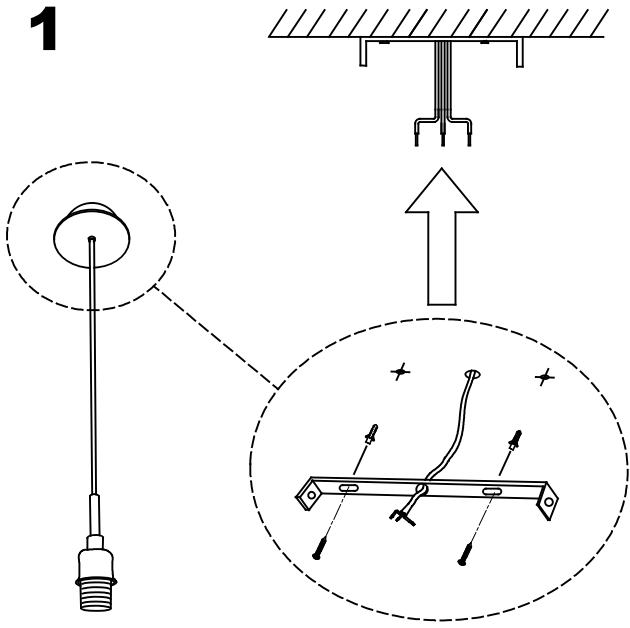

UP & DOWN Pendant

Designer: Estudi Ribaudí

Description

Pendant for indoor use.

For downlighting. Design by Ribaudí. Timeless design. Structure material: Steel. Structure finish: Satin nickel. Diffuser material: Fabric shade, Glass. Diffuser finish: Opera grey, Tinted. Warranty: 5 Years.

Finish

Satin nickel
Opera grey
Tinted

Material

Steel
Fabric shade
Glass

TECHNICAL CHARACTERISTICS

Light source

Lampholder: 1 x E27
Output (W): MAX 150W
Total power consumption (W): 150
Lamp maximum dimension: 145/65 mm
Quantity: 1

GEAR

Voltage / Frequency:
100-240VAC/50-60Hz

Luminaire

Warranty: 5 Years

Logistics

Energy Efficiency: NO BULB
EAN Code: 8435111059692
Net Weight (Kg): 6.000
Weight in Kg (packaged): 8.340
Packing: 560 x 560 x 290
Masterbox: 1

The photograph may not match the reference exactly. Please read the product description to identify the finish.

1

2

3

4

5

6