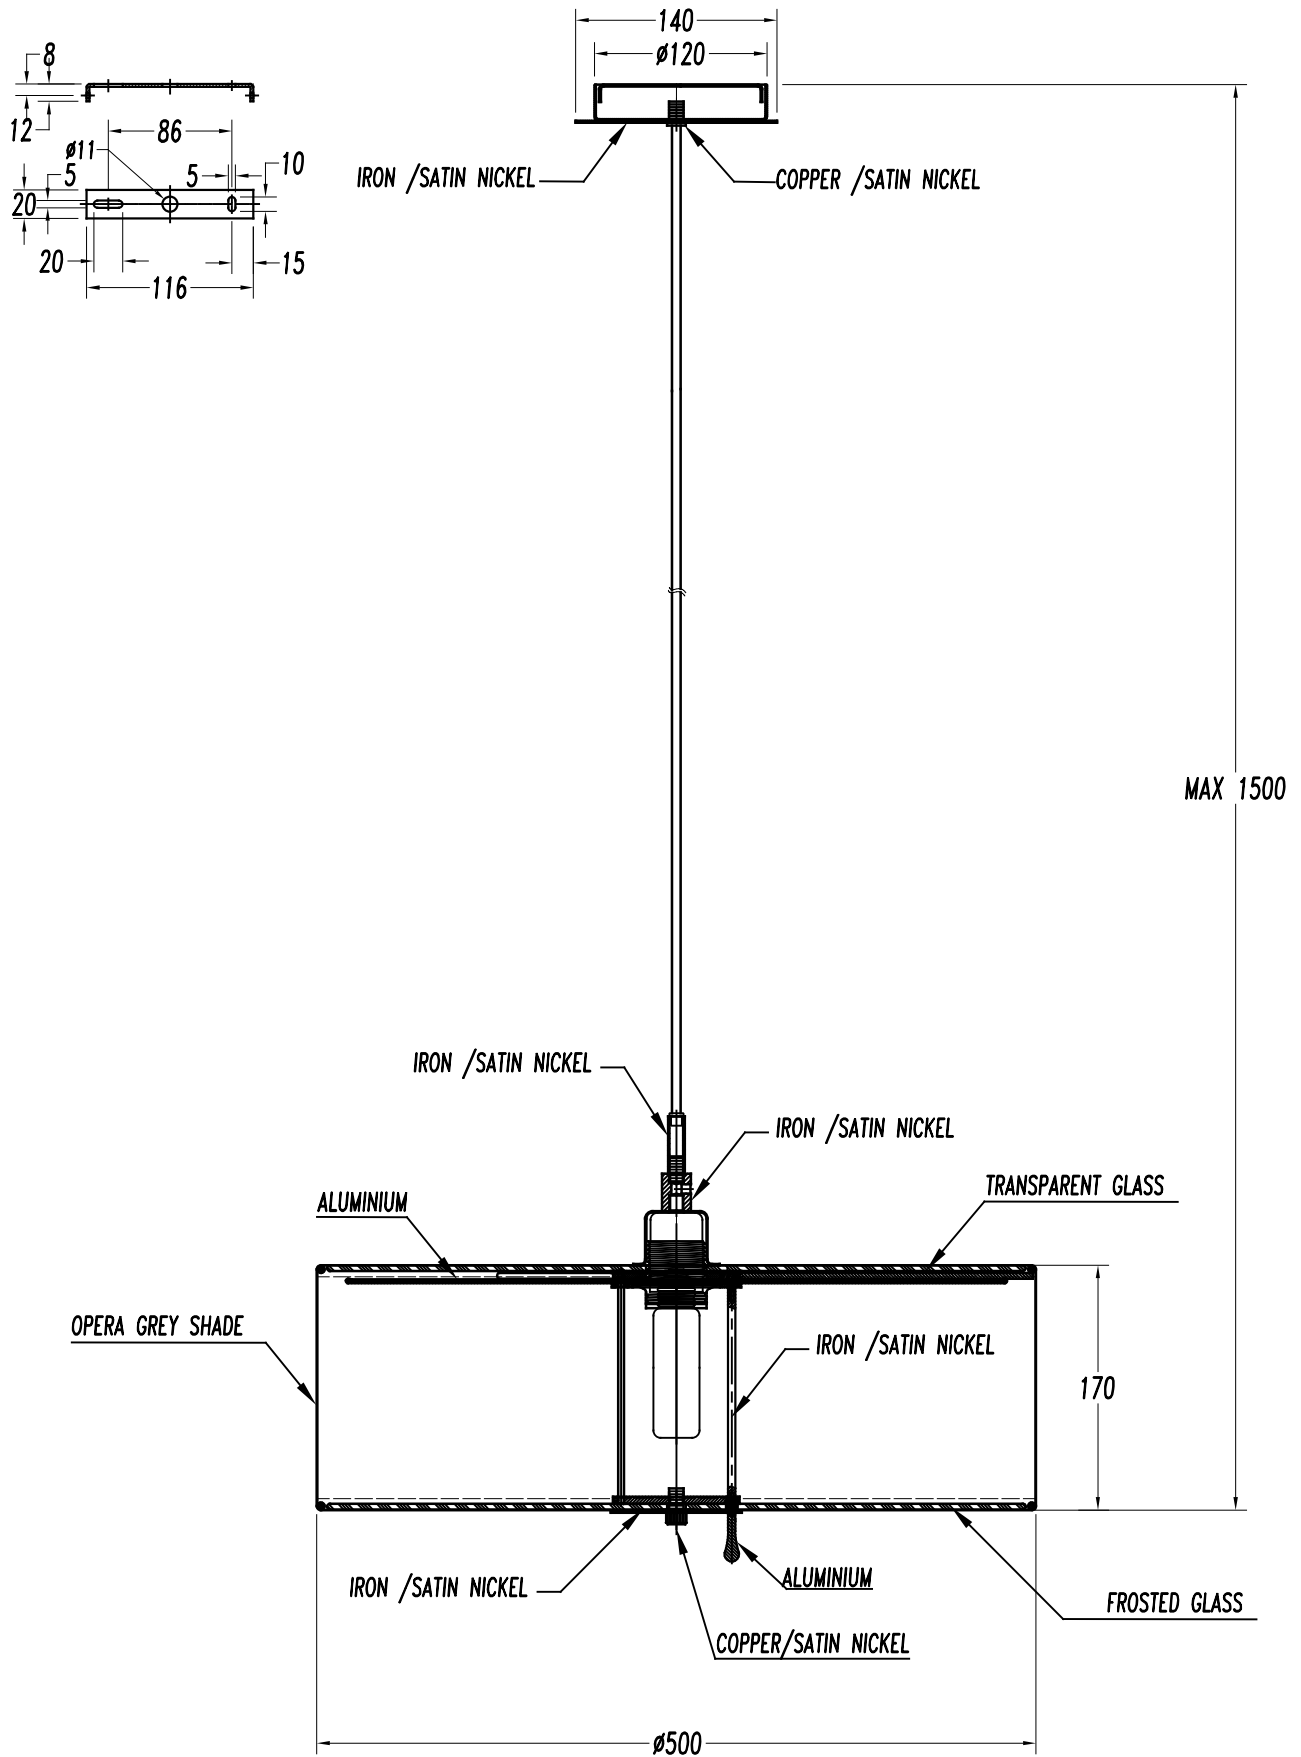

UP & DOWN Pendant

Designer: Estudi Ribaudí

Description

Pendant for indoor use.

For downlighting. Design by Ribaudí. Timeless design. Structure material: Steel. Structure finish: Satin nickel. Diffuser material: Fabric shade, Glass. Diffuser finish: Opera grey, Tinted. Warranty: 5 Years.

Finish

Satin nickel
Opera grey
Tinted

Material

Steel
Fabric shade
Glass

TECHNICAL CHARACTERISTICS

Light source

Lampholder: 1 x E27
Output (W): MAX 150W
Total power consumption (W): 150
Lamp maximum dimension: 145/65 mm
Quantity: 1

GEAR

Voltage / Frequency:
100-240VAC/50-60Hz

Luminaire

Warranty: 5 Years

Logistics

Energy Efficiency: NO BULB
EAN Code: 8435111059692
Net Weight (Kg): 6.000
Weight in Kg (packaged): 8.340
Packing: 560 x 560 x 290
Masterbox: 1

The photograph may not match the reference exactly. Please read the product description to identify the finish.

1

2

3

4

5

6