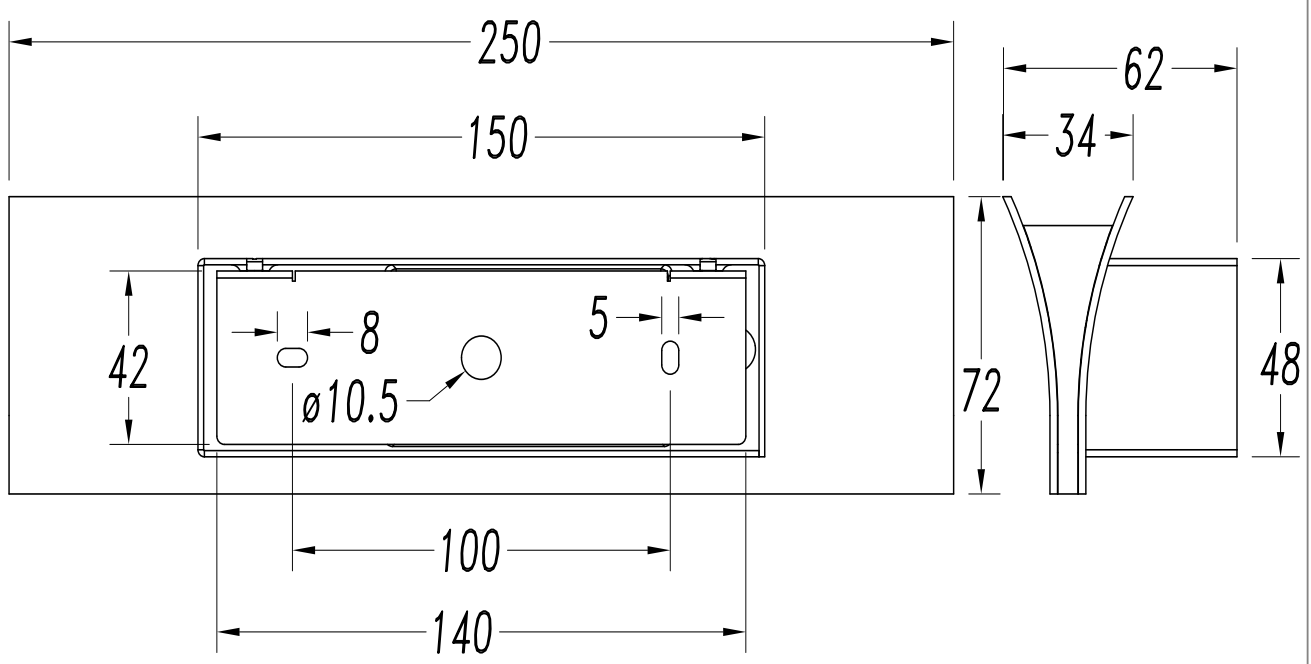

ACRYLIC /white