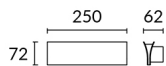

Finish

Grey
Matt opal

Material

Aluminium
Acrylic

TECHNICAL CHARACTERISTICS

Light source

Light source: LED SAMSUNG
Output (W): 14W
Color temperature: Warm White - 3000K
CRI: 80
Real Lumen: 528
Nominal Lumen: 1365
Qty Leds: 39
Lm/Real W: 38
Life Time: 50.000 L70B30
Bin / Grup: VA o VB
MacAdam steps: 3
UGR: 9.4
Photobiological risk: RG1