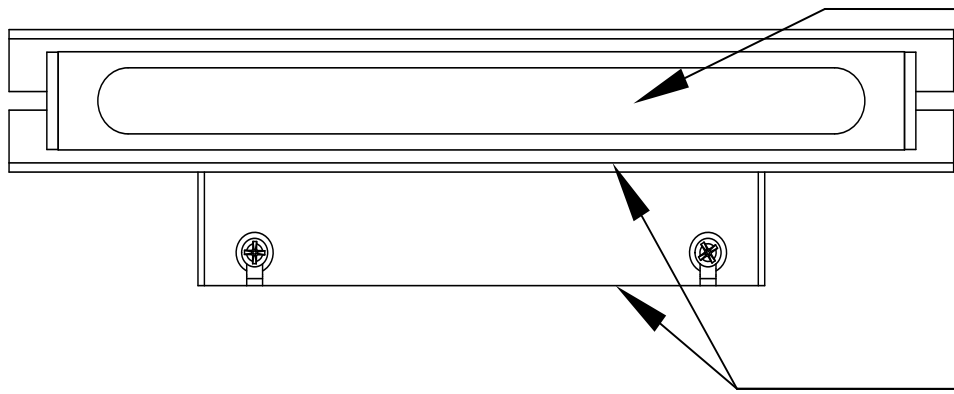

Aluminum / SILVER or GOLDEN